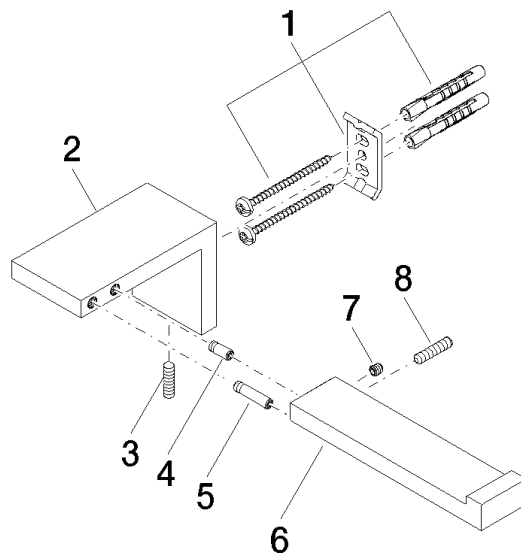

83 500 980

- width 175mm
- height 60 mm
- 90mm projection

	Chrome	83 500 980-00
	Brushed Platinum	83 500 980-06
	Platinum	83 500 980-08
	Brushed Durabronze (23kt Gold)	83 500 980-28
	Matte Black	83 500 980-33
	Brushed Dark Platinum	83 500 980-99

83 500 980

mm [inches]

83 500 980

Parts for other finishes can be found here: Brushed Platinum

Spare parts list

No.	Item Number	Name	Quantity used	Delivery time
1	05 17 20 736 00 90	fixing set	1	2
2	08 17 98 500-00	holder	1	10
3	04 31 11 113 00 90	pin	1	2
4	09 31 11 204 90	pin	1	2
5	09 31 11 203 90	pin	1	2
6	08 17 98 554-00	holder	1	10
7	90 31 11 030 00 90	pin	1	2
8	09 31 11 059 90	pin	1	2